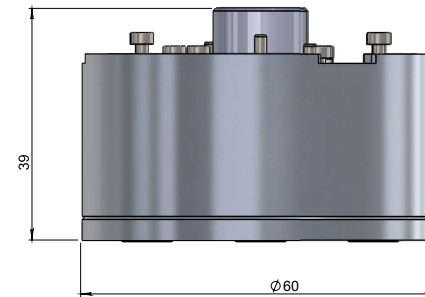

Optional Accessories

Netzer Part Number	Description
CB-00120-250	VLM-60 connection harness 250mm
CB-00120-500	VLM-60 connection harness 500mm

Netzer Part Number	Description
RJ-VLM-60	VLM-60 rotary jig

* For more information please consult with Netzer experts > [Contact us](#)

Optional Accessories

Netzer Part Number

Description

DKIT-VLM-60-SF-15-CH

VLM-60 demo kit, SSi