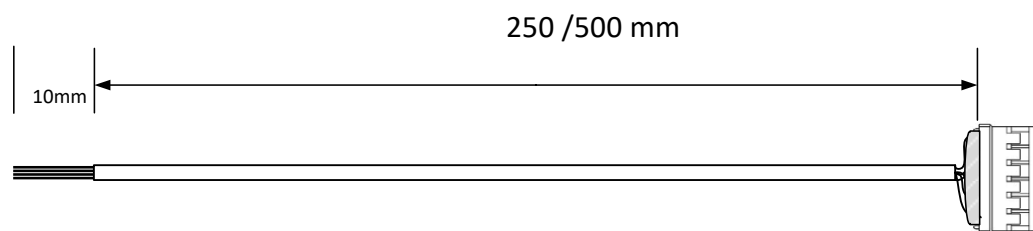

Optional Accessories

Netzer Part Number	Description
CB-00120-250	VLM-60 connection harness 250mm
CB-00120-500	VLM-60 connection harness 500mm

Netzer Part Number	Description
RJ-VLM-60	VLM-60 rotary jig

* For more information please consult with Netzer experts > [Contact us](#)

Optional Accessories

Netzer Part Number

Description

DKIT-VLM-60-SF-15-CH

VLM-60 demo kit, SSi