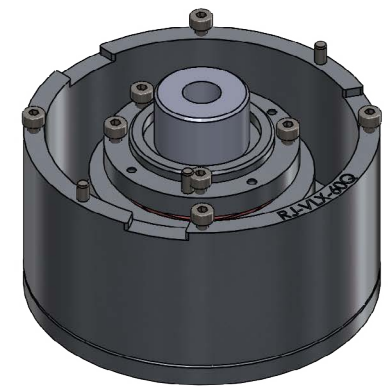

Optional Accessories

Netzer Part Number	Description
CB-00120-250	VLM-60 connection harness 250mm
CB-00120-500	VLM-60 connection harness 500mm

Netzer Part Number	Description
RJ-VLM-60	VLM-60 rotary jig

* For more information please consult with Netzer experts > [Contact us](#)

Optional Accessories

Netzer Part Number

Description

DKIT-VLM-60-SF-15-CH

VLM-60 demo kit, SSi