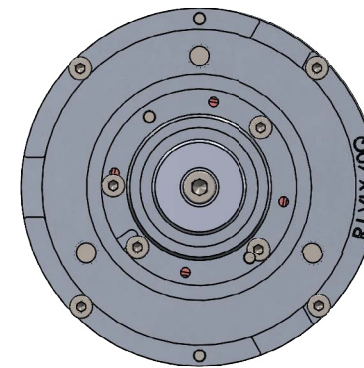

Optional Accessories

Netzer Part Number	Description
CB-00120-250	VLM-60 connection harness 250mm
CB-00120-500	VLM-60 connection harness 500mm

Netzer Part Number	Description
RJ-VLM-60	VLM-60 rotary jig

* For more information please consult with Netzer experts > [Contact us](#)

Optional Accessories

Netzer Part Number

Description

DKIT-VLM-60-SF-15-CH

VLM-60 demo kit, SSi