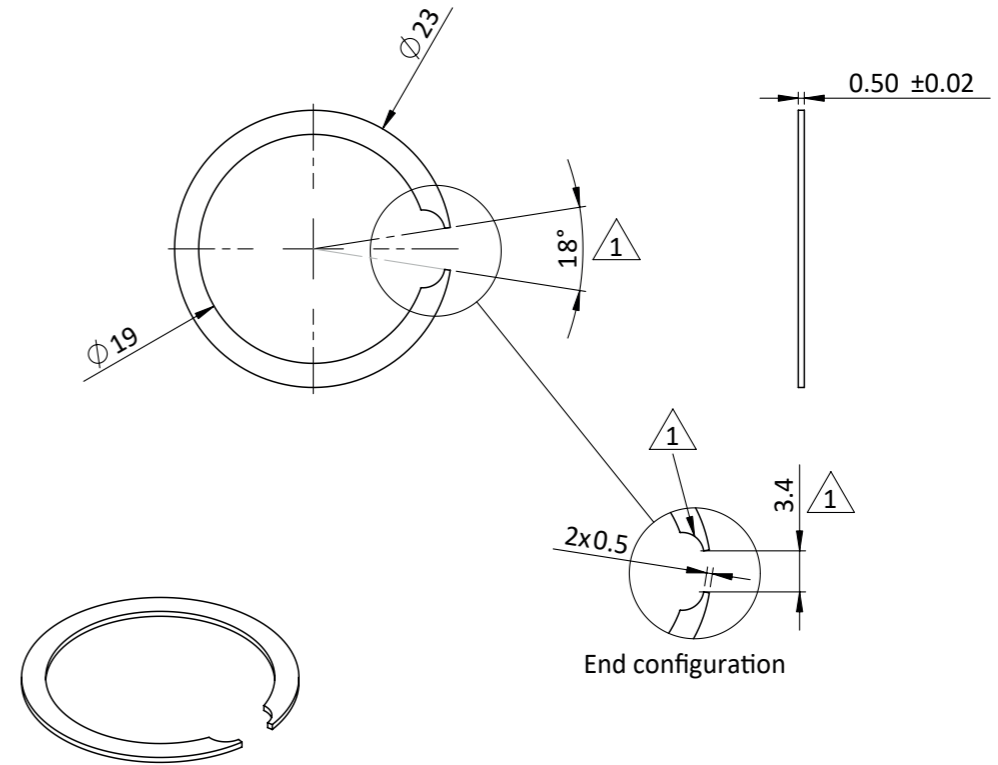

Optional Accessories

Netzer Part Number

DS-58-R-01

Description

DS-58 rotor shims kit (10 units per kit)

Netzer Part Number

MA-DS58-20-002

Description

DS-58 middle of shaft stepped shaft installation kit

Optional Accessories

Netzer Part Number

Description

RJ DS-58	DS-58 rotary jig
----------	------------------

Netzer Part Number

Description

DKIT-DS-58-SG-S0	DS-58 demo kit, SSI
DKIT-DS-58-IG-S0	DS-58 demo kit, BiSS