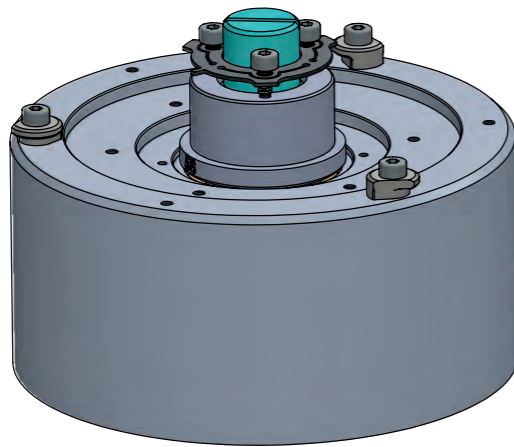

Optional Accessories

Netzer Part Number

DS-58-R-01

Description

DS-58 rotor shims kit (10 units per kit)

Netzer Part Number

MA-DS58-20-002

Description

DS-58 middle of shaft stepped shaft installation kit

Optional Accessories

Netzer Part Number

Description

RJ DS-58	DS-58 rotary jig
----------	------------------

Netzer Part Number

Description

DKIT-DS-58-SG-S0	DS-58 demo kit, SSI
DKIT-DS-58-IG-S0	DS-58 demo kit, BiSS