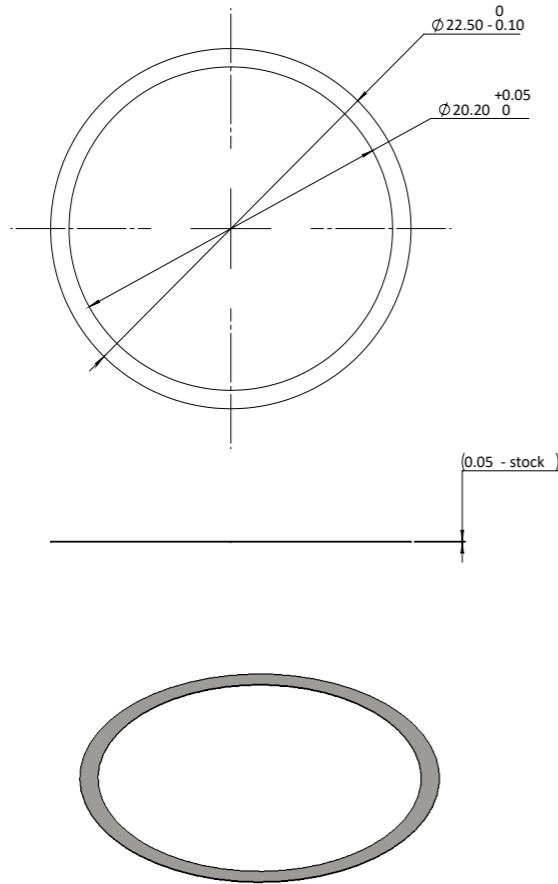

Optional Accessories

Netzer Part Number

DS-58-R-01

Description

DS-58 rotor shims kit (10 units per kit)

Netzer Part Number

MA-DS58-20-002

Description

DS-58 middle of shaft stepped shaft installation kit

Optional Accessories

Netzer Part Number

Description

RJ DS-58	DS-58 rotary jig
----------	------------------

Netzer Part Number

Description

DKIT-DS-58-SG-S0	DS-58 demo kit, SSI
DKIT-DS-58-IG-S0	DS-58 demo kit, BiSS