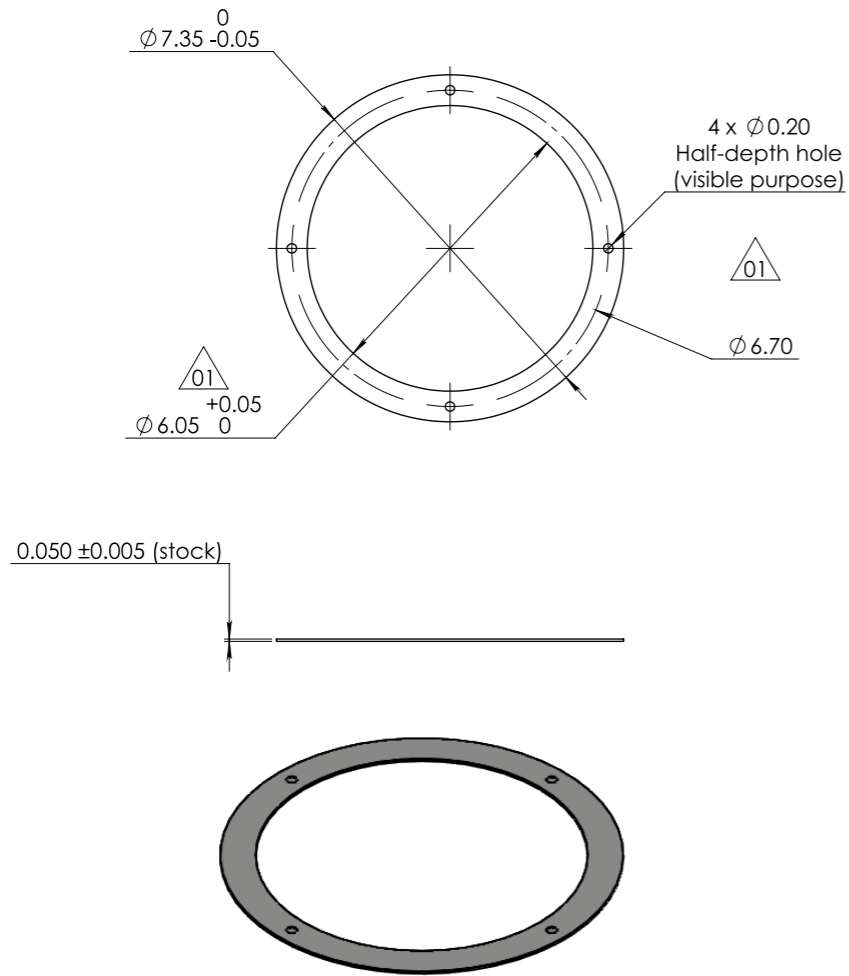

Optional Accessories

Netzer Part Number

Description

DS-25-R-00

DS-25 rotor shims kit (10 units per kit)

Netzer Part Number

Description

MA-DS25-004

DS-25 shaft end installation kit

Optional Accessories

PART OF KIT EAPK005 (3 PIECES)

Netzer Part Number

Description

EAPK005

DS-25 deep installation mounting clamps kit (3 per kit)

Netzer Part Number