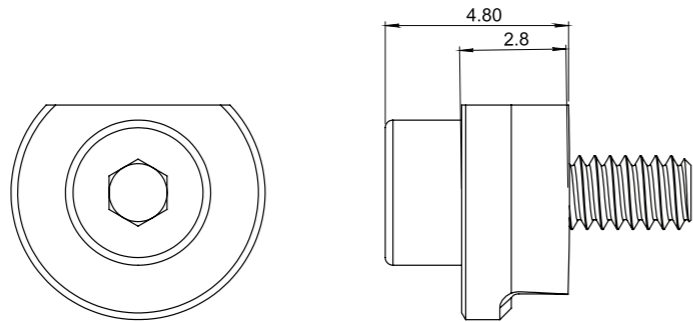

Optional Accessories

Netzer Part Number

Description

DS-25-R-00

DS-25 rotor shims kit (10 units per kit)

Netzer Part Number

Description

MA-DS25-004

DS-25 shaft end installation kit

Optional Accessories

PART OF KIT EAPK005 (3 PIECES)

Netzer Part Number

Description

EAPK005

DS-25 deep installation mounting clamps kit (3 per kit)

Netzer Part Number