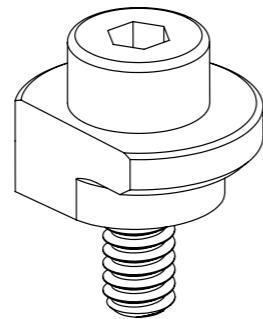

Optional Accessories

Netzer Part Number

Description

DS-25-R-00

DS-25 rotor shims kit (10 units per kit)

Netzer Part Number

Description

MA-DS25-004

DS-25 shaft end installation kit

Optional Accessories

PART OF KIT EAPK005 (3 PIECES)

Netzer Part Number

Description

EAPK005

DS-25 deep installation mounting clamps kit (3 per kit)

Netzer Part Number