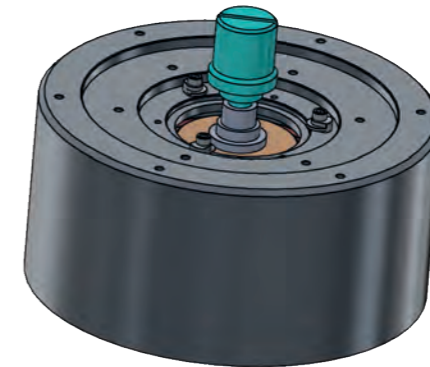

Optional Accessories

Netzer Part Number

Description

DS-25-R-00

DS-25 rotor shims kit (10 units per kit)

Netzer Part Number

Description

MA-DS25-004

DS-25 shaft end installation kit

Optional Accessories

PART OF KIT EAPK005 (3 PIECES)

Netzer Part Number

Description

EAPK005

DS-25 deep installation mounting clamps kit (3 per kit)

Netzer Part Number

Description

RJ DS-25

DS-25 rotary jig

Optional Accessories

Netzer Part Number

Description

DKIT-DS-25-SF-S0

DS-25 Demo kit, SSI