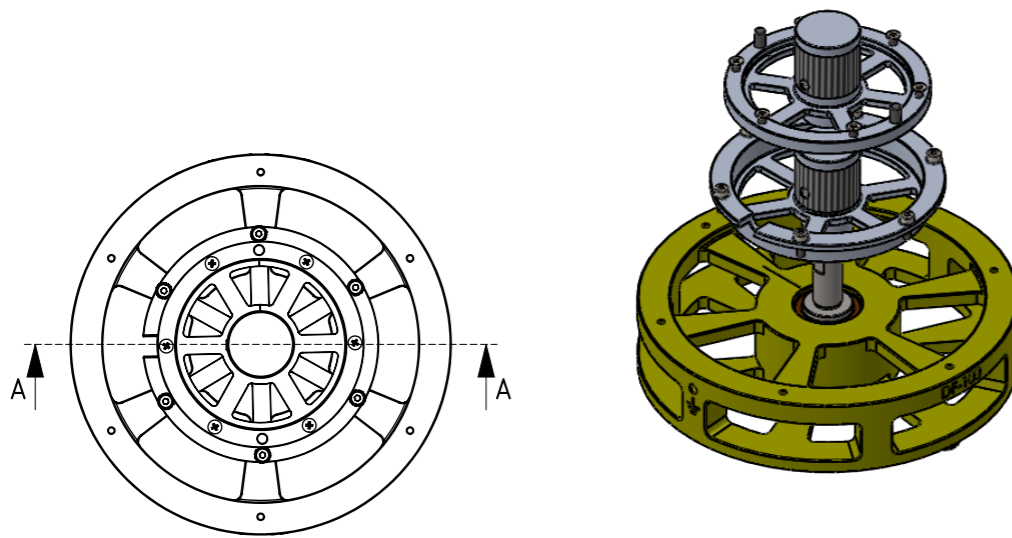

Optional Accessories

Netzer Part Number

Description

RJ-DF-100-M	DF-100 rotary jig middle shaft
RJ-DF-100-E	DF-100 rotary jig end shaft