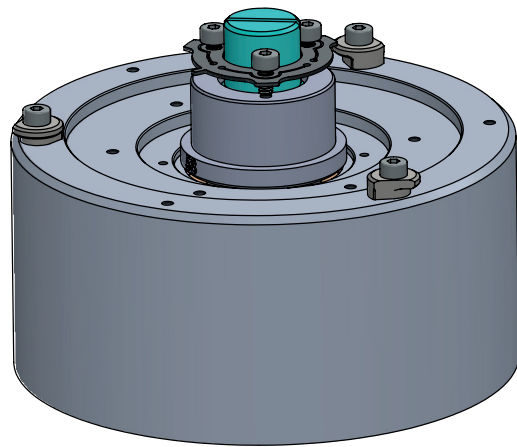

Optional Accessories

Netzer Part Number

DS-58-R-01

Description

DS-58 rotor shims kit (10 units per kit)

Netzer Part Number

MA-DS58-20-002

Description

DS-58 middle of shaft stepped shaft installation kit

Optional Accessories

PART OF KIT EAPK005 (3 PIECES)

Netzer Part Number

Description

MA-DS58-20-004

DS-58 end of stepped shaft intallation kit

Netzer Part Number

Description

EAPK005

DS-58 mounting clamps kit (3 units per kit)

Optional Accessories

Netzer Part Number

Description

RJ DS-58

DS-58 rotary jig