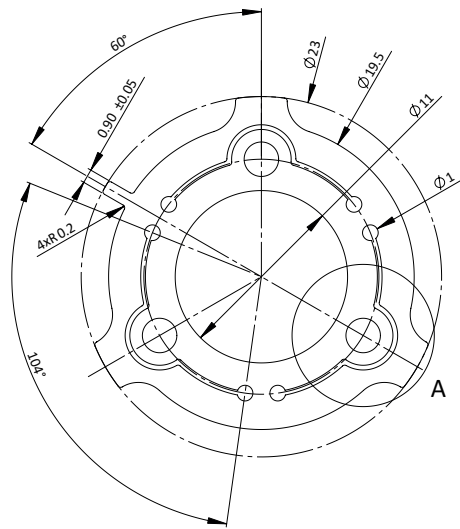

Optional Accessories

Netzer Part Number

DS-58-R-01

Description

DS-58 rotor shims kit (10 units per kit)

Netzer Part Number

MA-DS58-20-002

Description

DS-58 middle of shaft stepped shaft installation kit

Optional Accessories

PART OF KIT EAPK005 (3 PIECES)

Netzer Part Number

Description

MA-DS58-20-004

DS-58 end of stepped shaft intallation kit

Netzer Part Number

Description

EAPK005

DS-58 mounting clamps kit (3 units per kit)

Optional Accessories

Netzer Part Number

Description

RJ DS-58

DS-58 rotary jig