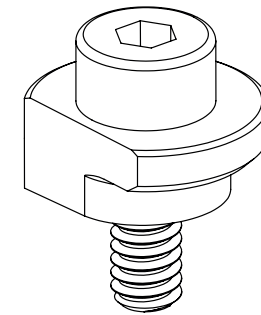

Optional Accessories

Netzer Part Number

DS-58-R-01

Description

DS-58 rotor shims kit (10 units per kit)

Netzer Part Number

MA-DS58-20-002

Description

DS-58 middle of shaft stepped shaft installation kit

Optional Accessories

PART OF KIT EAPK005 (3 PIECES)

Netzer Part Number

Description

MA-DS58-20-004

DS-58 end of stepped shaft intallation kit

Netzer Part Number

Description

EAPK005

DS-58 mounting clamps kit (3 units per kit)

Optional Accessories

Netzer Part Number

Description

RJ DS-58

DS-58 rotary jig