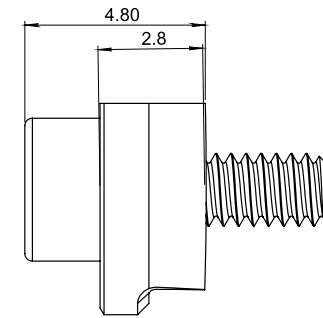

Optional Accessories

Netzer Part Number

DS-58-R-01

Description

DS-58 rotor shims kit (10 units per kit)

Netzer Part Number

MA-DS58-20-002

Description

DS-58 middle of shaft stepped shaft installation kit

Optional Accessories

PART OF KIT EAPK005 (3 PIECES)

Netzer Part Number

Description

MA-DS58-20-004

DS-58 end of stepped shaft intallation kit

Netzer Part Number

Description

EAPK005

DS-58 mounting clamps kit (3 units per kit)

Optional Accessories

Netzer Part Number

Description

RJ DS-58

DS-58 rotary jig