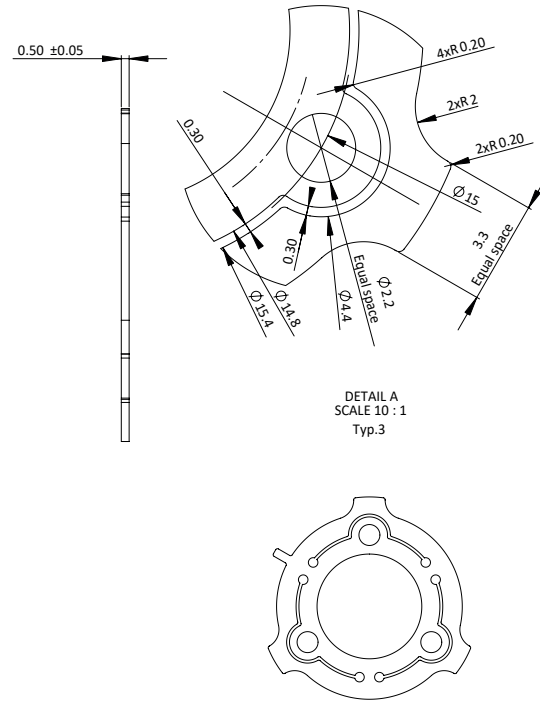

Optional Accessories

Netzer Part Number

DS-58-R-01

Description

DS-58 rotor shims kit (10 units per kit)

Netzer Part Number

MA-DS58-20-002

Description

DS-58 middle of shaft stepped shaft installation kit

Optional Accessories

PART OF KIT EAPK005 (3 PIECES)

Netzer Part Number

Description

MA-DS58-20-004

DS-58 end of stepped shaft intallation kit

Netzer Part Number

Description

EAPK005

DS-58 mounting clamps kit (3 units per kit)

Optional Accessories

Netzer Part Number

Description

RJ DS-58

DS-58 rotary jig