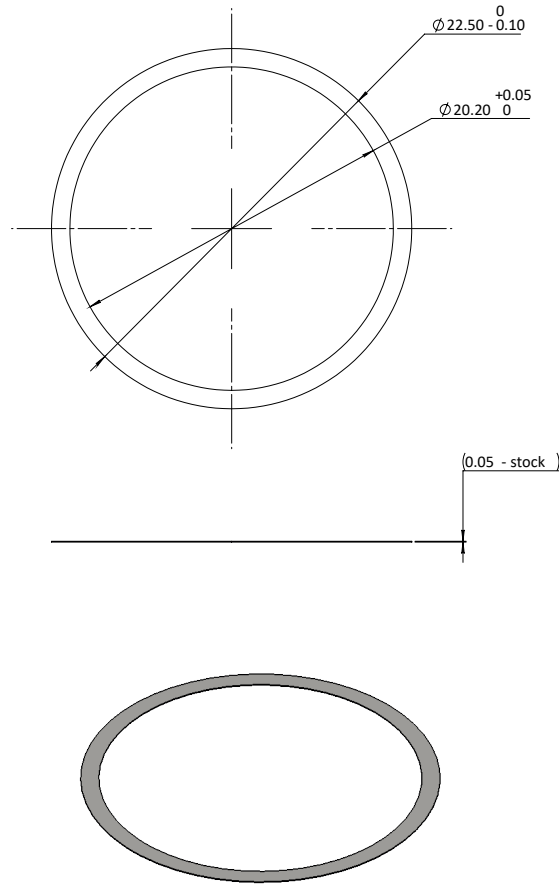

Optional Accessories

Netzer Part Number

DS-58-R-01

Description

DS-58 rotor shims kit (10 units per kit)

Netzer Part Number

MA-DS58-20-002

Description

DS-58 middle of shaft stepped shaft installation kit

Optional Accessories

PART OF KIT EAPK005 (3 PIECES)

Netzer Part Number

Description

MA-DS58-20-004

DS-58 end of stepped shaft intallation kit

Netzer Part Number

Description

EAPK005

DS-58 mounting clamps kit (3 units per kit)

Optional Accessories

Netzer Part Number

Description

RJ DS-58

DS-58 rotary jig