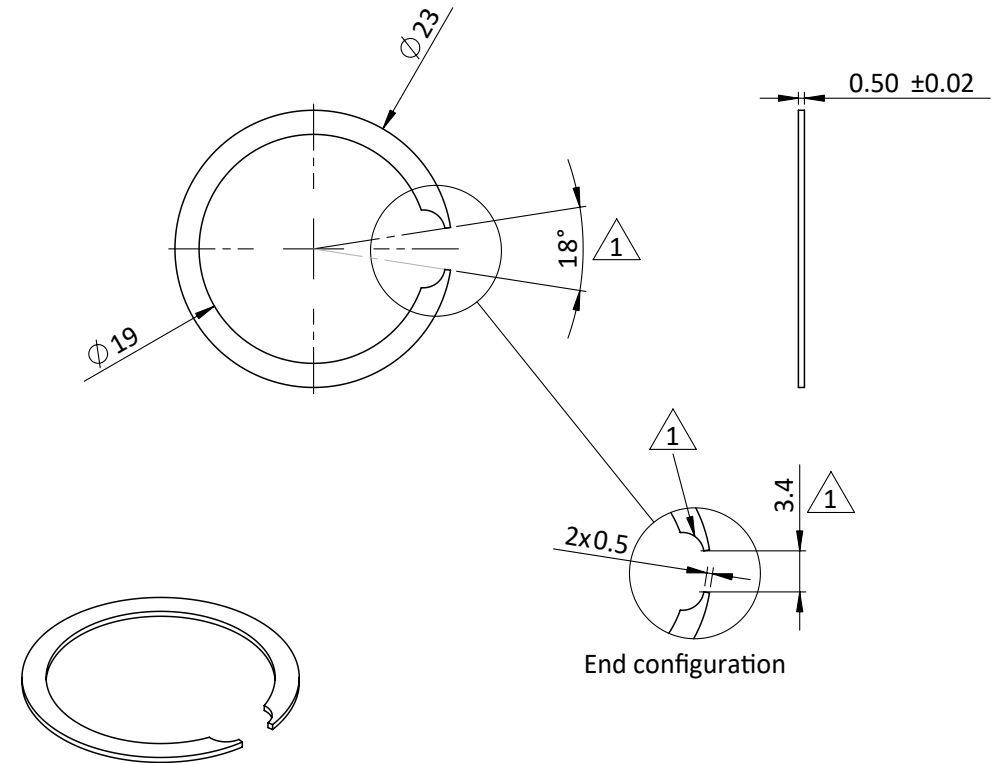

Optional Accessories

Netzer Part Number

DS-58-R-01

Description

DS-58 rotor shims kit (10 units per kit)

Netzer Part Number

MA-DS58-20-002

Description

DS-58 middle of shaft stepped shaft installation kit

Optional Accessories

PART OF KIT EAPK005 (3 PIECES)

Netzer Part Number

Description

MA-DS58-20-004

DS-58 end of stepped shaft intallation kit

Netzer Part Number

Description

EAPK005

DS-58 mounting clamps kit (3 units per kit)

Optional Accessories

Netzer Part Number

Description

RJ DS-58

DS-58 rotary jig