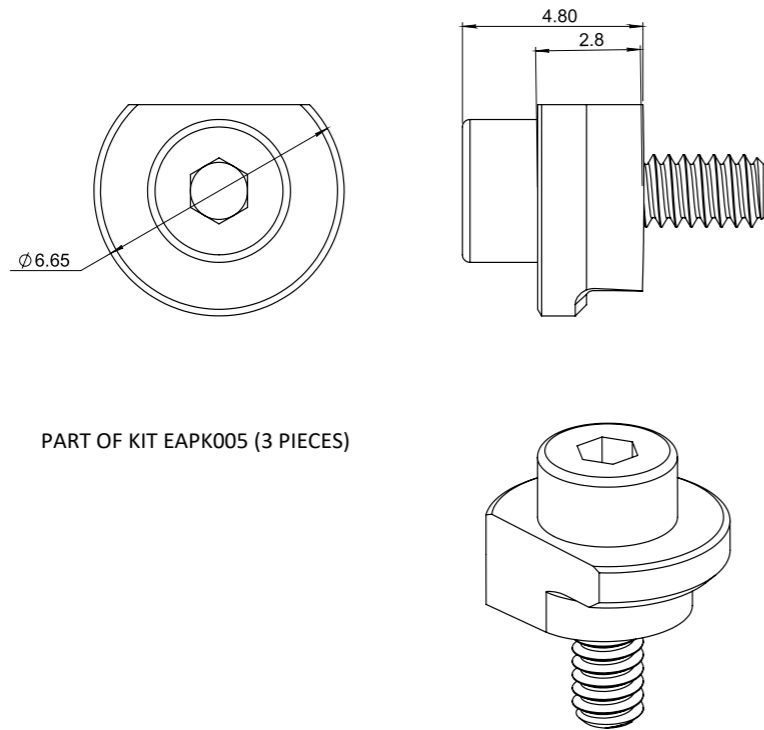

Optional Accessories

Netzer Part Number

Description

DS-25-R-00

DS-25 rotor shims kit (10 units per kit)

Netzer Part Number

Description

MA-DS25-004

DS-25 shaft end installation kit

Optional Accessories

PART OF KIT EAPK005 (3 PIECES)

Netzer Part Number

Description

EAPK005

DS-25 deep installation mounting clamps kit (3 per kit)

Netzer Part Number