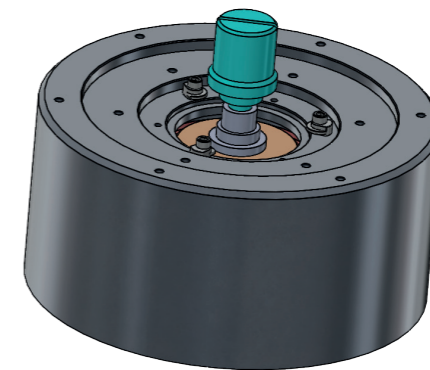

Optional Accessories

Netzer Part Number

Description

DS-25-R-00

DS-25 rotor shims kit (10 units per kit)

Netzer Part Number

Description

MA-DS25-004

DS-25 shaft end installation kit

Optional Accessories

PART OF KIT EAPK005 (3 PIECES)

Netzer Part Number

Description

EAPK005

DS-25 deep installation mounting clamps kit (3 per kit)

Netzer Part Number

Description

RJ DS-25

DS-25 rotary jig

Optional Accessories

Netzer Part Number

Description

DKIT-DS-25-SF-S0

DS-25 Demo kit, SSI